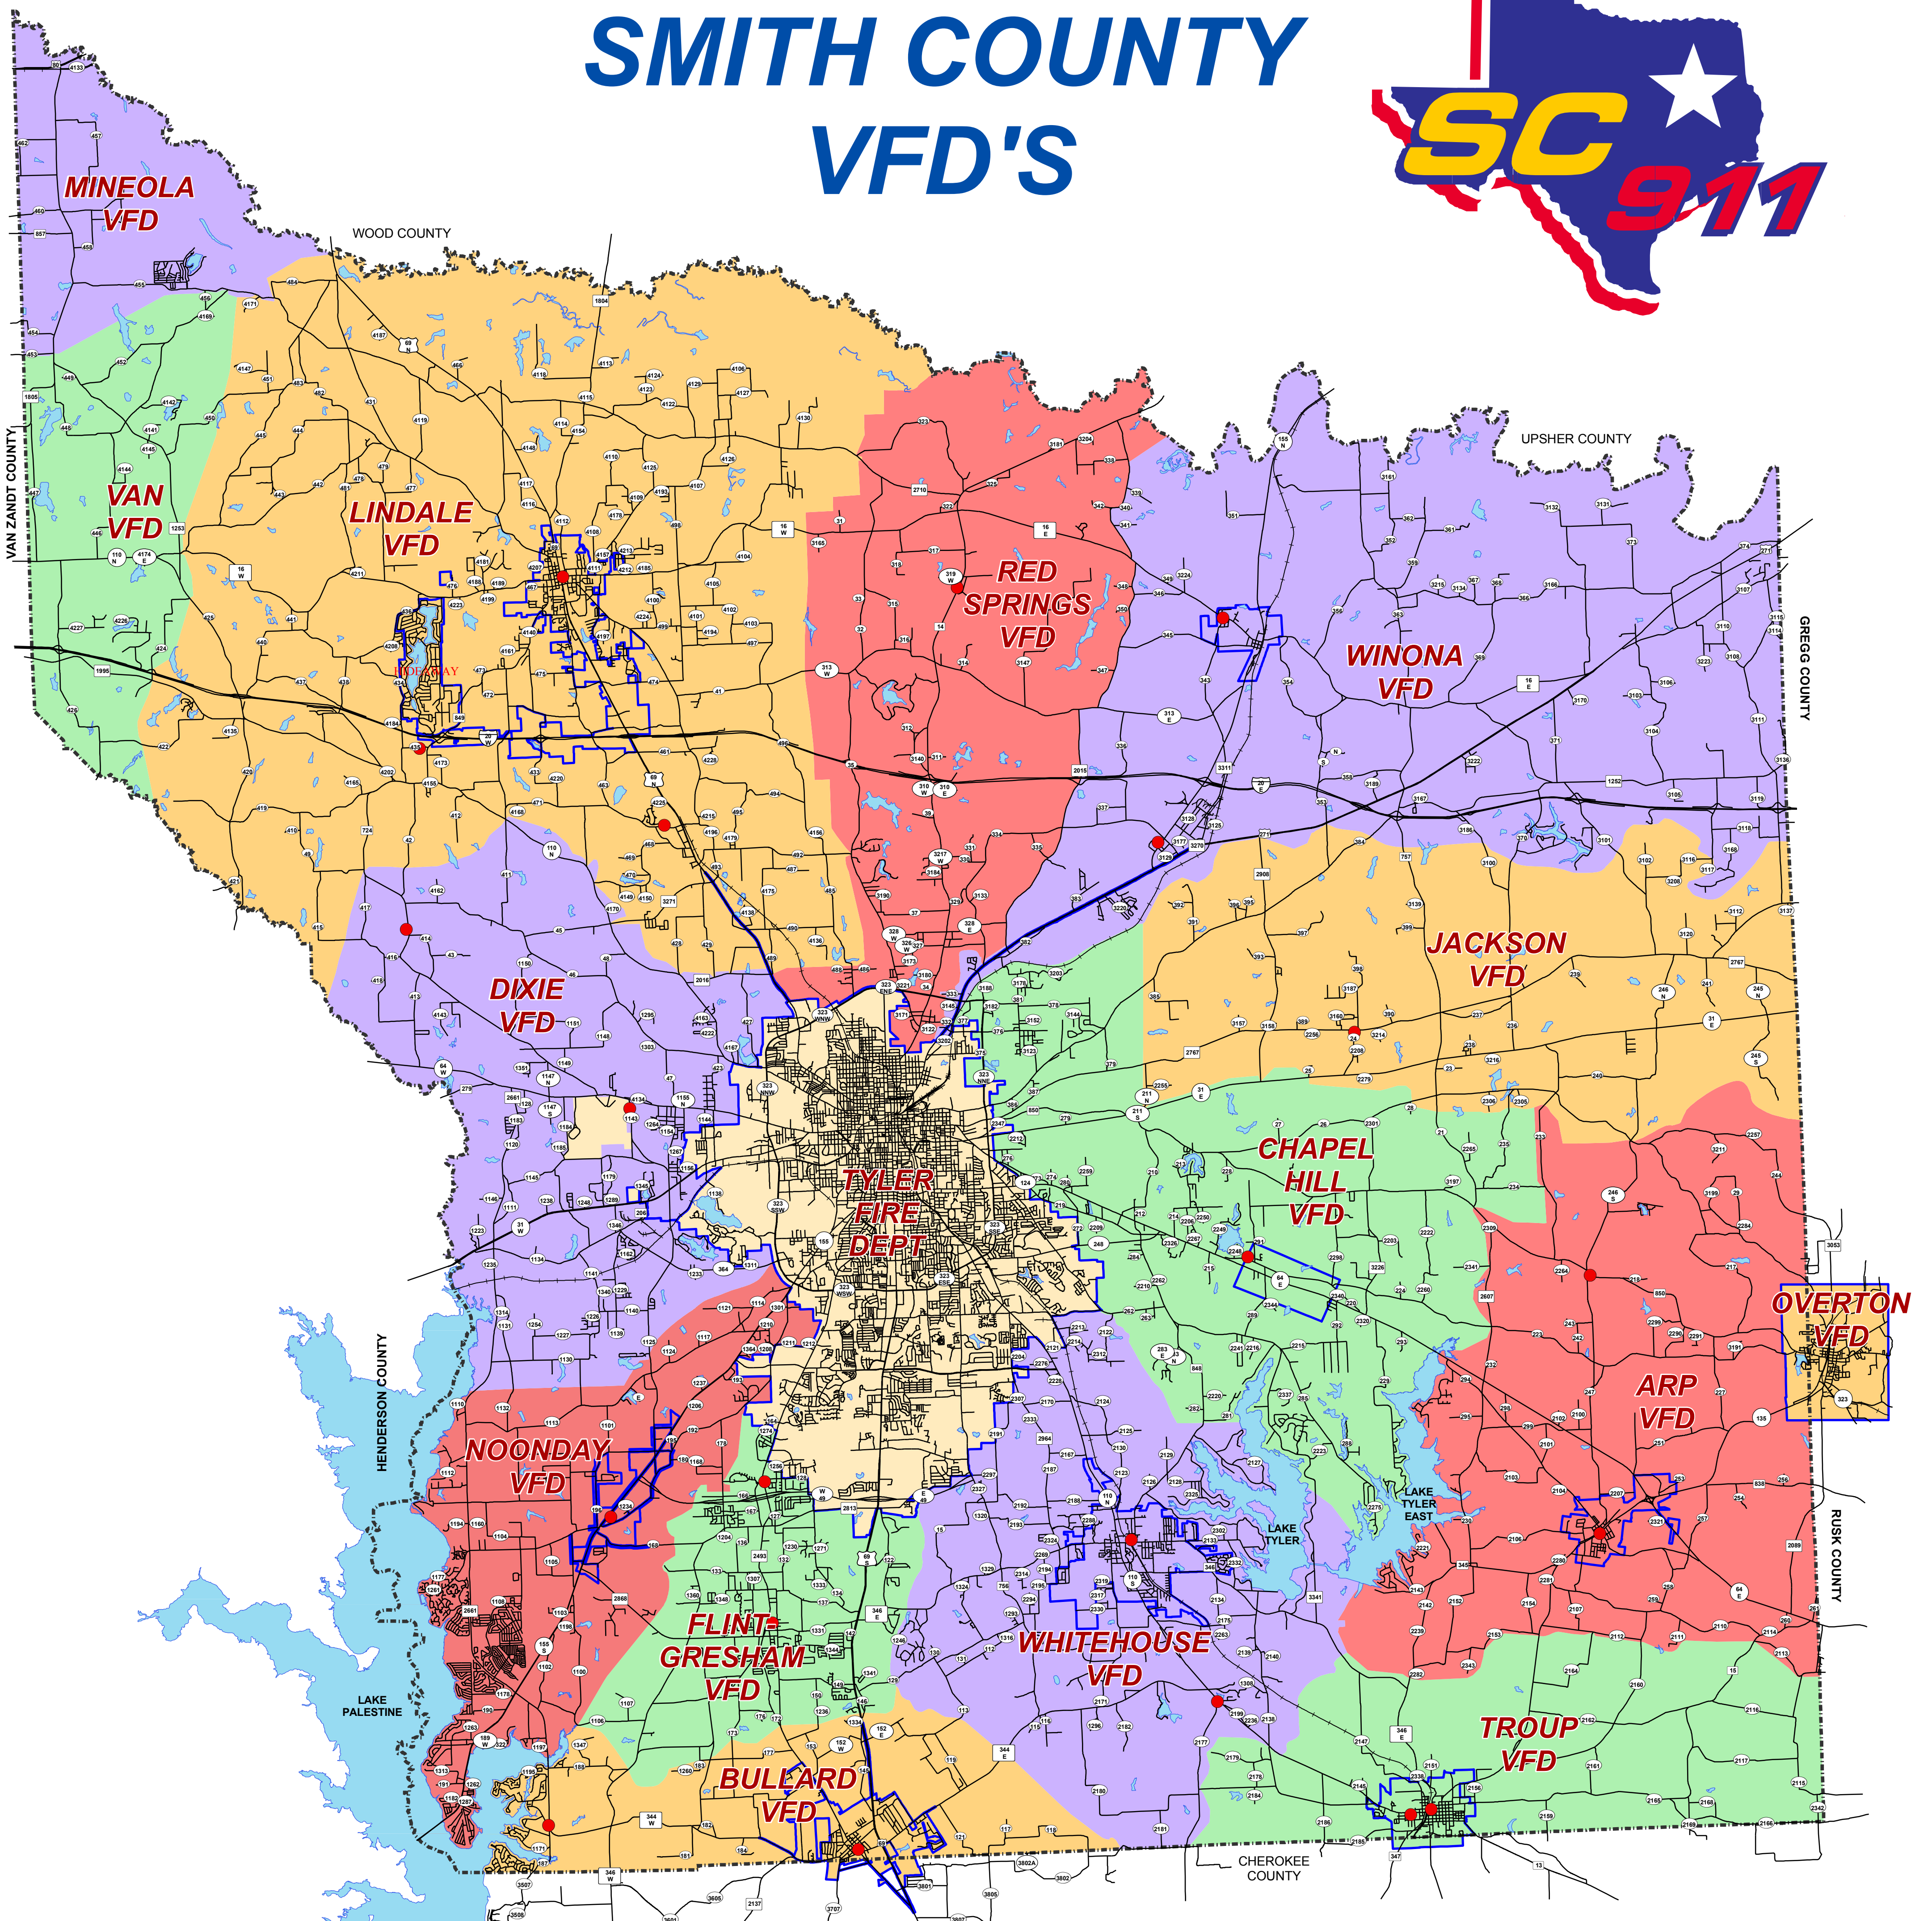

# SMITH COUNTY VFD'S

### Legend

- Fire Stations
- Water Bodies
- Railroads
- City Limits
- County Boundary

1 in = 2 miles

911 Communications District - Smith County  
February 2010

WARNING!!! This document may contain errors, no warranty of accuracy or fitness for a specific use is expressed or implied.